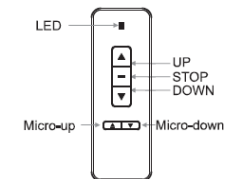

Brackets (Wall)

Brackets (Ceiling - Hanging Freely)

IR Remote

Features

- IR remote control with fine adjustments buttons supplied
- External IR receiver (400mm cable length with 3.5mm stereo plug) supplied (GV-GRSEXTCBLE)
- Host of external control options IP, RS232 and dry contact for 3 party control systems, breakout cable supplied (GV-GRIRCBL)
- 12V trigger jack 3.5mm stereo, 10m cable with 3.5mm to 3.5mm stereo plugs supplied (GV-GRSCBL12V)
- Fabric gain 1.0
- Manual override switch at base of the casing
- White Aluminium Designer Casing
- Projection fabric with 50mm black side borders
- Easy limit setting adjustment
- Universal Mounting system – “snap in” brackets can be positioned at any point along the casing.

Product Code	Aspect Ratio	Diagonal Size (inches)	Image Size w x h (mm)	Casing Length (mm)	Dropper bar (mm)	Shipping Size w x h x d (mm)	Net Weight (kg)	Top Black Leader (mm)	GV HideAway
GRIP084V	4:3	84"	1710 × 1280	1960	1835	2270 x 150 x 150	11	80	HH3
GRIP100V	4:3	100"	2030 × 1525	2280	2155	2590 x 155 x 160	14	80	HH3
GRIP120V	4:3	120"	2400 × 1800	2650	2525	2960 x 155 x 160	15	80	HH4
GRIP085H	16:9	85"	1882 × 1058	2132	2007	2445 x 155 x 160	12	600	HH3
GRIP092H	16:9	92"	2030 × 1145	2280	2155	2590 x 155 x 160	14	600	HH3
GRIP102H	16:9	102"	2258 × 1270	2508	2383	2820 x 155 x 160	15	600	HH4
GRIP112H	16:9	112"	2479 × 1394	2729	2604	3040 x 155 x 160	16	600	HH4
GRIP094C	16:10	94"	2025 × 1265	2275	2145	2590 x 155 x 160	14	600	HH3
GRIP103C	16:10	103"	2218 × 1385	2469	2343	2780 x 155 x 160	15	600	HH3
GRIP110C	16:10	110"	2369 × 1481	2619	2494	2960 x 155 x 160	17	600	HH4